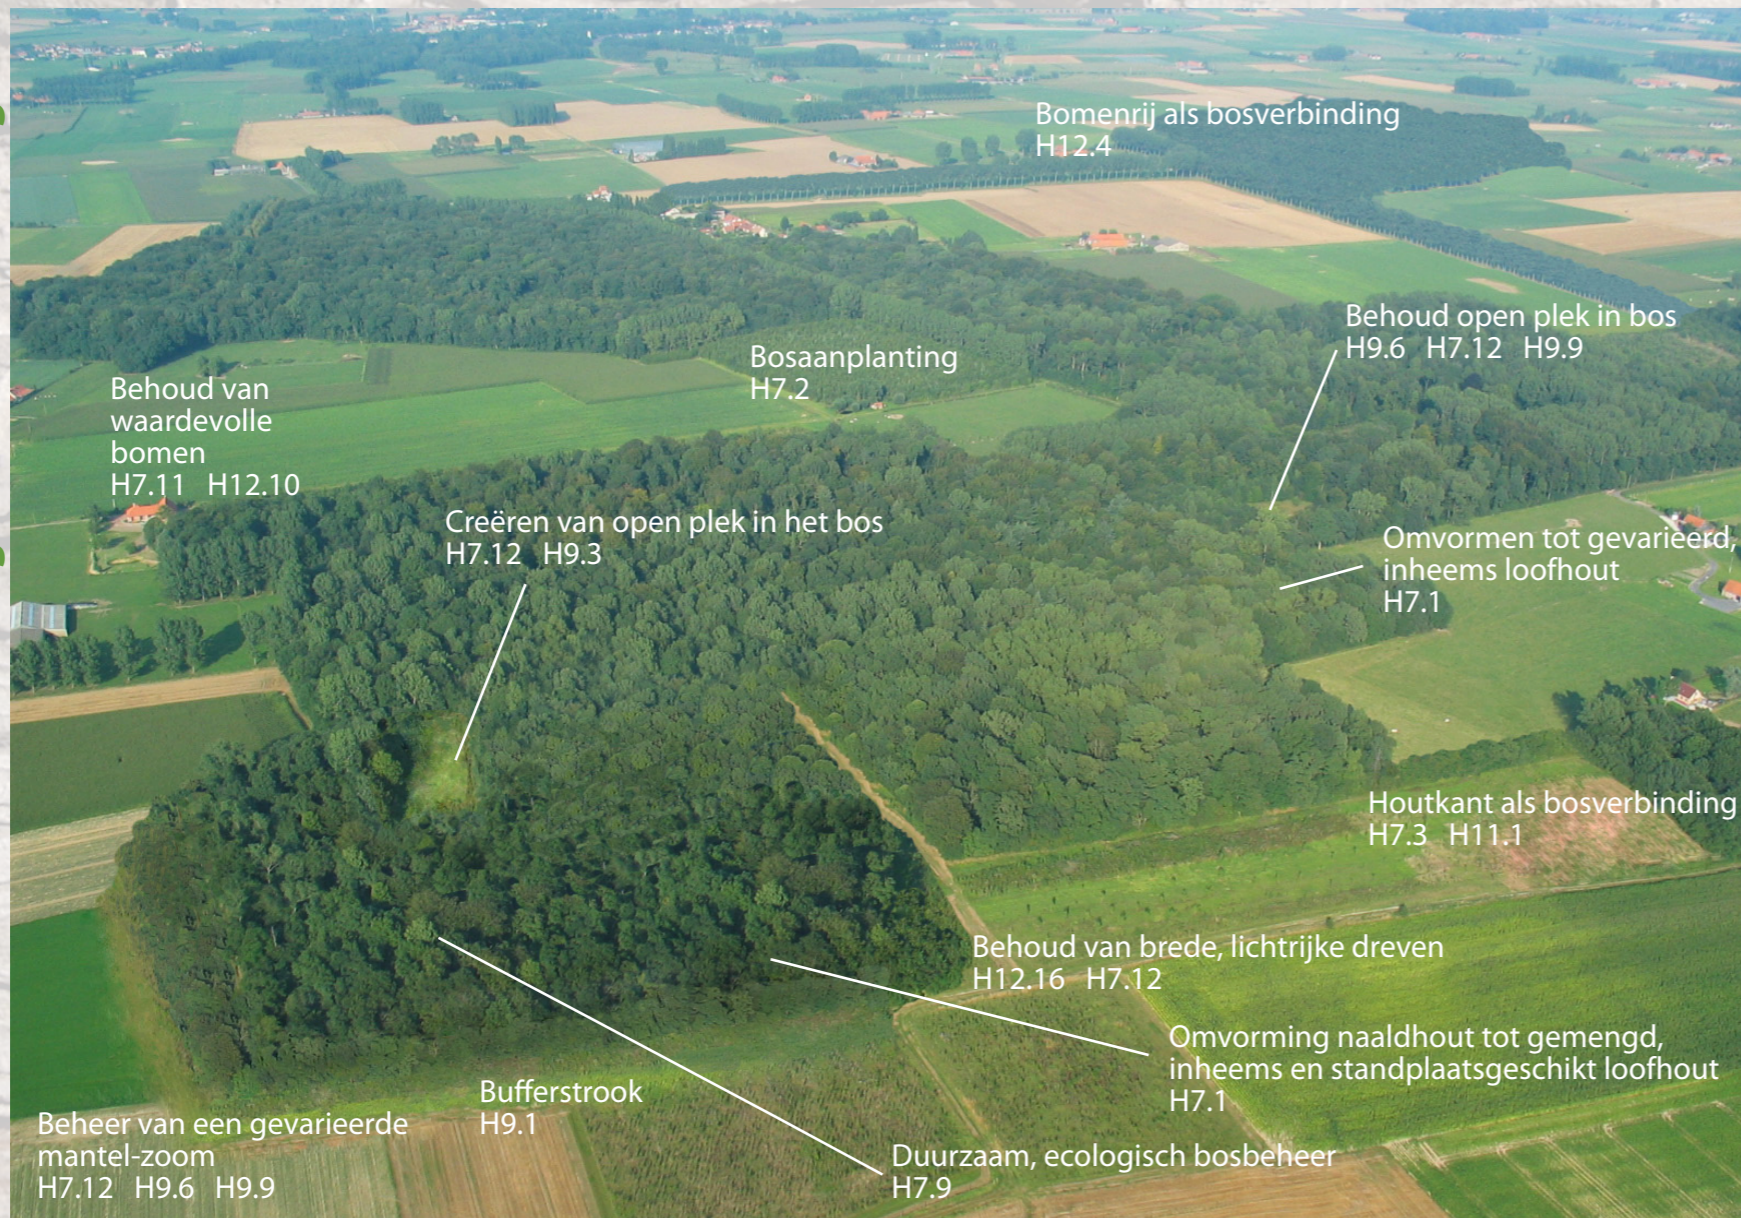

LANDSCHAPSBEELD

Uitgangssituatie

BOSRIJK GEBIED

Na inrichtings- en beheermaatregelen

The image shows a detailed, close-up view of weathered wood bark. The bark is characterized by its layered, flaking structure, with various shades of brown and grey. The texture is rough and uneven, with many small cracks and gaps between the layers. The lighting is bright, creating strong shadows and highlights that emphasize the three-dimensional quality of the bark's surface. A white rectangular border is superimposed over the center of the image, containing the text 'BOSRIJK GEBIED'.

BOSRIJK GEBIED