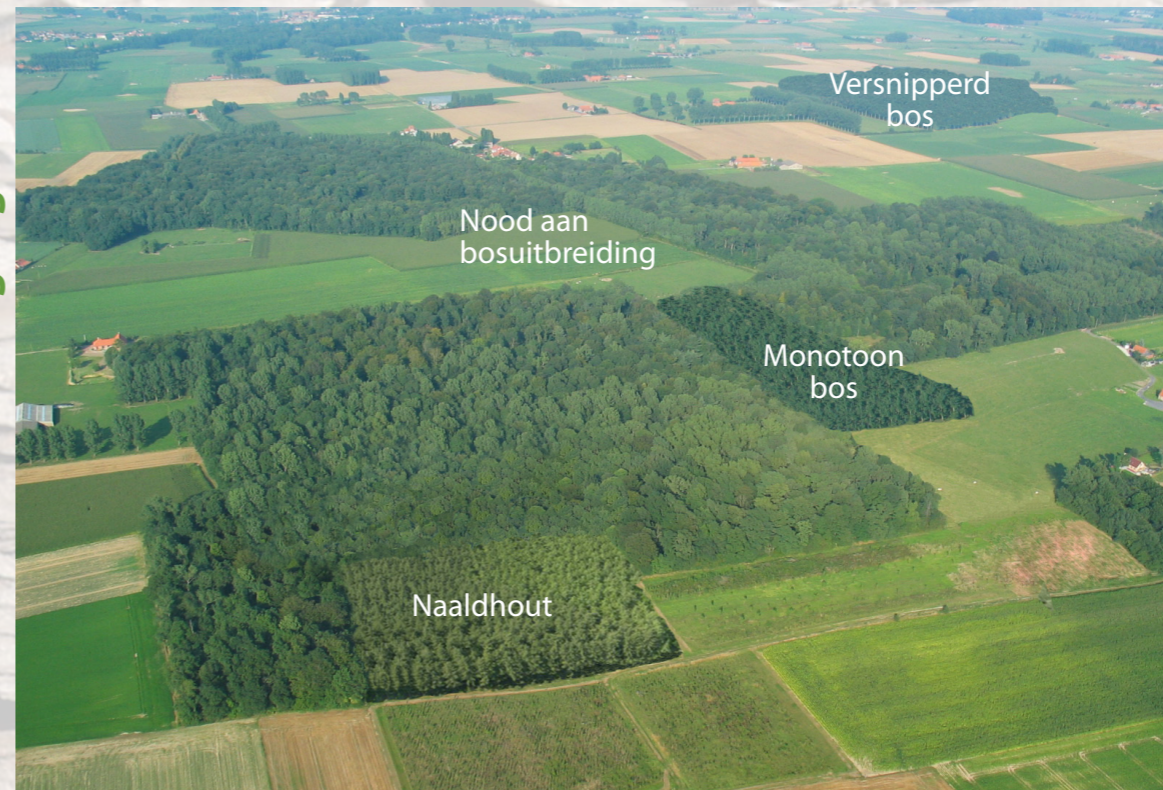

LANDSCHAPSBEELD

Uitgangssituatie

BOSRIJK GEBIED

Na inrichtings- en beheermaatregelen

The image shows a detailed, close-up view of weathered wood bark. The bark is characterized by its layered, flaking structure, with various shades of brown and grey. The texture is rough and uneven, with many small cracks and gaps between the layers. The lighting is bright, creating strong shadows and highlights that emphasize the three-dimensional quality of the bark's surface. A white rectangular border is superimposed over the center of the image, containing the text 'BOSRIJK GEBIED'.

BOSRIJK GEBIED